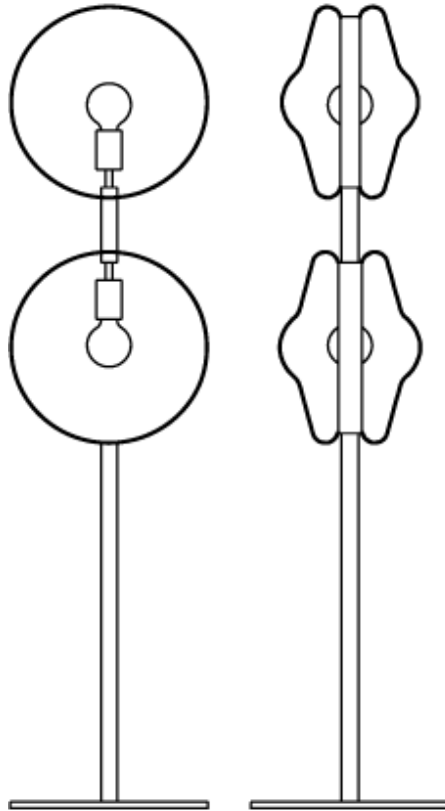

## Specification

loommo

### ORBITAL FLOOR LAMP

The ORBITAL is available in one size as indicated by dimensions on the side. Dimensions of the floor lamp might vary slightly due to manual way of manufacturing. The glass lens is hand-blown from clear crystal material with coating surface. Colour shades vary for each product. The product is intended for the illumination of interior (dry environment only).

### 01 Orbital - Black Fitting Neptune Blue

Product Dimensions: 14"D x 59.4"H

Light source: 2x 13 W (E27)

Product Weight: 14.4 kg

Material: hand-blown crystal

Glass Colours: Neptune Blue, Mercury Black, Venus Pink  
Polaris White

### 02 Orbital - Polished Brass Fitting Venus Pink

Product Dimensions: 14"D x 59.4"H

Light source: 2x 13 W (E27)

Product Weight: 14.4 kg

Material: hand-blown crystal

Glass Colours: Neptune Blue, Mercury Black, Venus Pink  
Polaris White