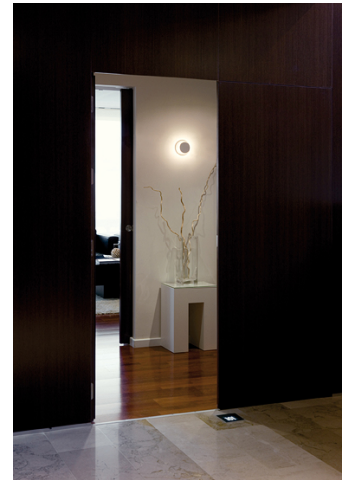

Micro

Design by Ramos & Bassols.

Reference

2015.

Application

Bath Fixtures

Installation type

Surface mounted

Description

Compact surface-mounted wall light for indoor and outdoor use. Designed by Ramos & Bassols. Gives a general ambient light. Micro's diminutive design recalls a solar eclipse casting a glowing nimbus of light.

Diffuser

Polycarbonate diffuser

Materials

Diffuser: Polycarbonate

Body: Aluminum

Plate: Stainless steel

Finishes

2015-03 White (RAL 9016)

Sketch

Electrical characteristics

3 x LED 1W 350mA

Total 3.0 W

VIBIA