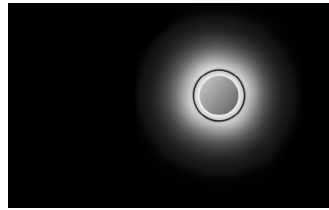

Micro

Design by Ramos & Bassols.

Reference

2015.

Application

Bath Fixtures

Installation type

Surface mounted

Description

Compact surface-mounted wall light for indoor and outdoor use. Designed by Ramos & Bassols. Gives a general ambient light. Micro's diminutive design recalls a solar eclipse casting a glowing nimbus of light.

Diffuser

Polycarbonate diffuser

Materials

Diffuser: Polycarbonate

Body: Aluminum

Plate: Stainless steel

Finishes

2015-03 White (RAL 9016)

Sketch

Electrical characteristics

3 x LED 1W 350mA

Total 3.0 W

VIBIA