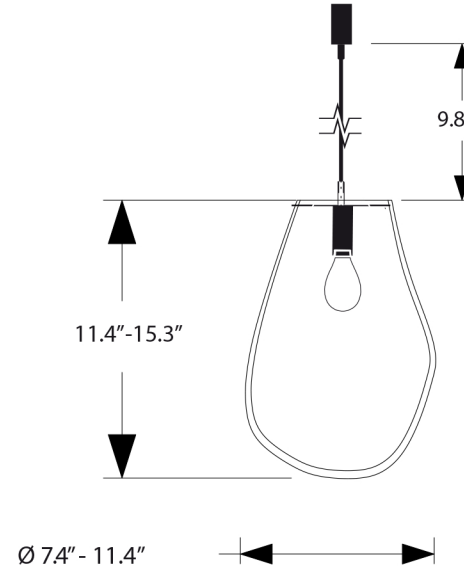

SOAP!

Specification

loommo

01 pendant large 95107/1/00000/370

Blue, Silver, Purple, Green

Product Dimensions: 11.5" D x 15.5"

Light source: 1x 40 W (E27)

Product Weight: 2.5 kg

Material: hand-blown crystal with coating

Available Finishing: silver stainless steel

Package dimension (inches): 12" x 12" x 21"

Note: Lamp shades are hand-blown without a mould.

Shape and colour vary for each product.

Gold

Satine

Clear

Pendant SOAP

The pendant SOAP is available in two sizes in dimensions as indicated on the side. Dimensions of lamp shades might vary slightly due to manual way of manufacturing. The lamp shade is hand-blown from clear crystal material with coating surface. Colour shades vary for each product. The product is intended for the illumination of interior (dry environment only).

Product Dimensions: 9.5"D x 11.5"H

Light source: 1x 40 W (E27)

Product Weight: 1.7 kg

Material: hand-blown crystal with coating

Available Finishing: silver stainless steel

Package dimension (inches): 12" x 12" x 17.7"