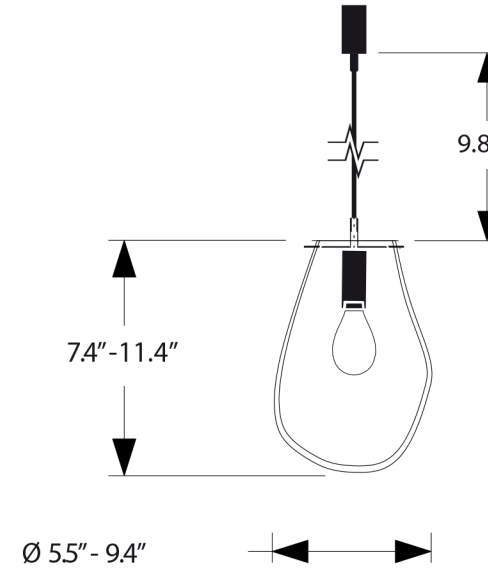

Material: hand-blown crystal with coating

Available Finishing: silver stainless steel

Package dimension (inches): 12" x 12" x 21"

Note: Lamp shades are hand-blown without a mould.

Shape and colour vary for each product.

Gold

Satine

Clear

Pendant SOAP

The pendant SOAP is available in two sizes in dimensions as indicated on the side. Dimensions of lamp shades might vary slightly due to manual way of manufacturing. The lamp shade is hand-blown from clear crystal material with coating surface. Colour shades vary for each product. The product is intended for the illumination of interior (dry environment only).

SOAP!

Specification

loommo

02 pendant small 95107/1/00000/270

Blue, Silver, Purple, Green

Pendant SOAP

The pendant SOAP is available in two sizes in dimensions as indicated on the side. Dimensions of lamp shades might vary slightly due to manual way of manufacturing. The lamp shade is hand-blown from clear crystal material with coating surface. Colour shades vary for each product. The product is intended for the illumination of interior (dry environment only).

Product Dimensions: 9.5"D x 11.5"H

Light source: 1x 40 W (E27)

Product Weight: 1.7 kg

Material: hand-blown crystal with coating

Available Finishing: silver stainless steel

Package dimension (inches): 12" x 12" x 17.7"