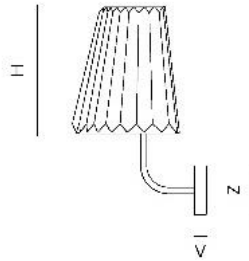

TECHNICAL DETAILS GLITTERS FLOOR LAMP

<i>Type</i>	<i>CE</i>	<i>UL</i>
<i>Light Source</i>	<i>1x LED E14, 4W, 2600k Lm360 CRI 90 Dimmable</i>	<i>1x LED E12, 5w 3000k Lm 500 CRI 80 Dimmable</i>
<i>Input voltage</i>	<i>220-240 VAC, 60HZ</i>	<i>100-130V AC,60 HZ</i>
<i>Rated Power</i>	<i>4W</i>	<i>5w</i>
<i>Cord Color</i>	<i>Coaxial cable 2 x 0,75 mm 2 silicone, braiding tinned</i>	
<i>Cord Length</i>	<i>3500mm/137, longer cord is available, contact your sale person</i>	
<i>Canopy Color</i>	<i>Stainless Steel</i>	
<i>Prot. rating</i>	<i>IP 20</i>	
<i>Safety class</i>	<i>CLASS II</i>	

TECHNICAL DETAILS GLITTERS TABLE LAMP

Type	CE	UL
Light Source	1x LED E14, 4W, 2600k Lm360 CRI 90 Dimmable	1x LED E12, 5w 3000k Lm 500 CRI 80 Dimmable
Input voltage	220-240 VAC, 60HZ	100-130V AC,60 HZ
Rated Power	4W	5w
Cord Color	Coaxial cable 2 x 0,75 mm 2 silicone, braiding tinned	
Cord Length	3500mm/137, longer cord is available, contact your sale person	
Canopy Color	Brushed Stainless Steel	
Prot. rating	IP 20	
Safety class	CLASS I	

TECHNICAL DETAILS GLITTERS WALL SCONE

Type	CE	UL
Light source	1x LED E14, 4W 2600K Lm 360 CRI 90 dimmable	1x LED E12, 5W, 3000K Lm 500 CRI 80 dimmable
Input voltage	220-240 VAC, 60HZ	100-130V/60 HZ
Rated Power	4W	5w
Cord length	300mm/8", longer cord is available, contact your sale person	
Canopy color	Brushed stainless steel	
Prot. rating	IP 20	
Safety class	CLASS I	

GLITTERS LAMP AND SCONCES

PRODUCT SPECIFICATION

Table lamp B

Wall sconce

Floor lamp

Name	Dia (mm/inch)	H (mm/inch)	Z (mm/inch)	V (mm/inch)
Table lamp B	230/9 $\frac{1}{16}$ "	390/15 $\frac{3}{8}$ "	-	-
Wall sconce	L 230/9 $\frac{1}{16}$ "	W 200/7 $\frac{7}{8}$ " H 370/14 $\frac{9}{16}$ "	140/5 $\frac{1}{2}$ "	26,5/1"
Floor lamp	310/12 $\frac{3}{16}$ "	1400/55 $\frac{5}{8}$ "	-	-