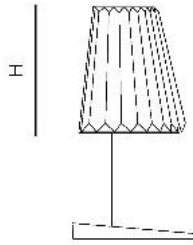

TECHNICAL DETAILS GLITTERS TABLE LAMP

Type	CE	UL
Light Source	1x LED E14, 4W, 2600k Lm360 CRI 90 Dimmable	1x LED E12, 5w 3000k Lm 500 CRI 80 Dimmable
Input voltage	220-240 VAC, 60HZ	100-130V AC,60 HZ
Rated Power	4W	5w
Cord Color	Coaxial cable 2 x 0,75 mm 2 silicone, braiding tinned	
Cord Length	3500mm/137, longer cord is available, contact your sale person	
Canopy Color	Brushed Stainless Steel	
Prot. rating	IP 20	
Safety class	CLASS I	

TECHNICAL DETAILS GLITTERS WALL SCONE

Type	CE	UL
Light source	1x LED E14, 4W 2600K Lm 360 CRI 90 dimmable	1x LED E12, 5W, 3000K Lm 500 CRI 80 dimmable
Input voltage	220-240 VAC, 60HZ	100-130V/60 HZ
Rated Power	4W	5w
Cord length	300mm/8", longer cord is available, contact your sale person	
Canopy color	Brushed stainless steel	
Prot. rating	IP 20	
Safety class	CLASS I	

GLITTERS LAMP AND SCONCES

PRODUCT SPECIFICATION

Table lamp B

Wall sconce

Floor lamp

Name	Dia (mm/inch)	H (mm/inch)	Z (mm/inch)	V (mm/inch)
Table lamp B	230/9 $\frac{1}{16}$ "	390/15 $\frac{3}{8}$ "	-	-
Wall sconce	L 230/9 $\frac{1}{16}$ "	W 200/7 $\frac{7}{8}$ " H 370/14 $\frac{9}{16}$ "	140/5 $\frac{1}{2}$ "	26,5/1"
Floor lamp	310/12 $\frac{3}{16}$ "	1400/55 $\frac{5}{8}$ "	-	-