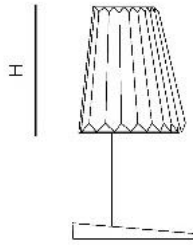

TECHNICAL DETAILS GLITTERS TABLE LAMP

GLITTERS LAMP AND SCONCES

PRODUCT SPECIFICATION

Type	CE	UL
Light Source	1x LED E14, 4W, 2600k Lm360 CRI 90 Dimmable	1x LED E12, 5w 3000k Lm 500 CRI 80 Dimmable
Input voltage	220-240 VAC, 60HZ	100-130V AC,60 HZ
Rated Power	4W	5w
Cord Color	Coaxial cable 2 x 0,75 mm 2 silicone, braiding tinned	
Cord Length	3500mm/137, longer cord is available, contact your sale person	
Canopy Color	Brushed Stainless Steel	
Prot. rating	IP 20	
Safety class	CLASS I	

TECHNICAL DETAILS GLITTERS WALL SCONE

Type	CE	UL
Light source	1x LED E14, 4W 2600K Lm 360 CRI 90 dimmable	1x LED E12, 5W, 3000K Lm 500 CRI 80 dimmable
Input voltage	220-240 VAC, 60HZ	100-130V/60 HZ
Rated Power	4W	5w
Cord length	300mm/8", longer cord is available, contact your sale person	
Canopy color	Brushed stainless steel	
Prot. rating	IP 20	
Safety class	CLASS I	

GLITTERS LAMP AND SCONCES

PRODUCT SPECIFICATION

Table lamp B

Wall sconce

Floor lamp

DIA

DIA

DIA

Name	Dia (mm/inch)	H (mm/inch)	Z (mm/inch)	V (mm/inch)
Table lamp B	230/9 $\frac{1}{16}$ "	390/15 $\frac{3}{8}$ "	-	-
Wall sconce	L 230/9 $\frac{1}{16}$ "	W 200/7 $\frac{7}{8}$ " H 370/14 $\frac{1}{16}$ "	140/5 $\frac{1}{2}$ "	26,5/1"
Floor lamp	310/12 $\frac{3}{16}$ "	1400/55 $\frac{1}{8}$ "	-	-