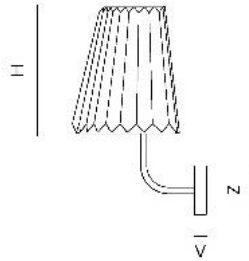

TECHNICAL DETAILS GLITTERS TABLE LAMP

GLITTERS LAMP AND SCONCES

PRODUCT SPECIFICATION

Type	CE	UL
Light Source	1x LED E14, 4W, 2600k Lm360 CRI 90 Dimmable	1x LED E12, 5w 3000k Lm 500 CRI 80 Dimmable
Input voltage	220-240 VAC, 60HZ	100-130V AC,60 HZ
Rated Power	4W	5w
Cord Color	Coaxial cable 2 x 0,75 mm 2 silicone, braiding tinned	
Cord Length	3500mm/137, longer cord is available, contact your sale person	
Canopy Color	Brushed Stainless Steel	
Prot. rating	IP 20	
Safety class	CLASS I	

TECHNICAL DETAILS GLITTERS WALL SCONE

Type	CE	UL
Light source	1x LED E14, 4W 2600K Lm 360 CRI 90 dimmable	1x LED E12, 5W, 3000K Lm 500 CRI 80 dimmable
Input voltage	220-240 VAC, 60HZ	100-130V/60 HZ
Rated Power	4W	5w
Cord length	300mm/8", longer cord is available, contact your sale person	
Canopy color	Brushed stainless steel	
Prot. rating	IP 20	
Safety class	CLASS I	

GLITTERS LAMP AND SCONCES

PRODUCT SPECIFICATION

Table lamp B

Wall sconce

Floor lamp

DIA

DIA

DIA

Name	Dia (mm/inch)	H (mm/inch)	Z (mm/inch)	V (mm/inch)
Table lamp B	230/9 $\frac{1}{16}$ "	390/15 $\frac{3}{8}$ "	-	-
Wall sconce	L 230/9 $\frac{1}{16}$ "	W 200/7 $\frac{7}{8}$ " H 370/14 $\frac{1}{16}$ "	140/5 $\frac{1}{2}$ "	26,5/1"
Floor lamp	310/12 $\frac{3}{16}$ "	1400/55 $\frac{1}{8}$ "	-	-