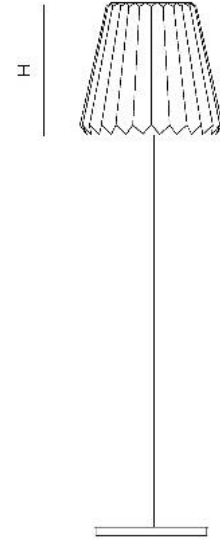

TECHNICAL DETAILS GLITTERS TABLE LAMP

GLITTERS LAMP AND SCONCES

PRODUCT SPECIFICATION

Type	CE	UL
Light Source	1x LED E14, 4W, 2600k Lm360 CRI 90 Dimmable	1x LED E12, 5w 3000k Lm 500 CRI 80 Dimmable
Input voltage	220-240 VAC, 60HZ	100-130V AC,60 HZ
Rated Power	4W	5w
Cord Color	Coaxial cable 2 x 0,75 mm 2 silicone, braiding tinned	
Cord Length	3500mm/137, longer cord is available, contact your sale person	
Canopy Color	Brushed Stainless Steel	
Prot. rating	IP 20	
Safety class	CLASS I	

TECHNICAL DETAILS GLITTERS WALL SCONE

Type	CE	UL
Light source	1x LED E14, 4W 2600K Lm 360 CRI 90 dimmable	1x LED E12, 5W, 3000K Lm 500 CRI 80 dimmable
Input voltage	220-240 VAC, 60HZ	100-130V/60 HZ
Rated Power	4W	5w
Cord length	300mm/8", longer cord is available, contact your sale person	
Canopy color	Brushed stainless steel	
Prot. rating	IP 20	
Safety class	CLASS I	

GLITTERS LAMP AND SCONCES

PRODUCT SPECIFICATION

Table lamp B

Wall sconce

Floor lamp

DIA

DIA

DIA

Name	Dia (mm/inch)	H (mm/inch)	Z (mm/inch)	V (mm/inch)
Table lamp B	230/9 $\frac{1}{16}$ "	390/15 $\frac{3}{8}$ "	-	-
Wall sconce	L 230/9 $\frac{1}{16}$ "	W 200/7 $\frac{7}{8}$ " H 370/14 $\frac{1}{16}$ "	140/5 $\frac{1}{2}$ "	26,5/1"
Floor lamp	310/12 $\frac{3}{16}$ "	1400/55 $\frac{1}{8}$ "	-	-