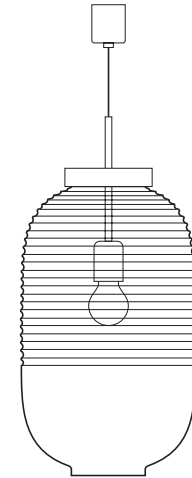

Lantern Pendants Specification

Combining an ancient shape with crystal, this lantern seems ephemeral. Almost invisible, yet strong in design, it is simultaneously traditional and contemporary.

loommo

01
Lantern Pendant
Clear / polished brass
95130/1/00000/505

Product Dimensions: 8.9"D x 19.9"H
Light source: 1x13W (E27)
Product Weight: 4 kg
Material: hand-blown crystal
Available Fitting: light patina/polished brass
Package dimension: 13.4" x 13.4" x 25"

02
Lantern Pendant
Clear / comaxit fitting
95130/1/00000/505

Product Dimensions: 8.9"D x 19.9"H
Light source: 1x13W (E27)
Product Weight: 4 kg
Material: hand-blown crystal
Available Fitting: comaxit white/black
Package dimension: 13.4" x 13.4" x 25"

03
Lantern Pendant
Smoke / polished brass
95130/1/00SMK/415

Product Dimensions: 8.9"D x 19.9"H
Light source: 1x13W (E27)
Product Weight: 4 kg
Material: hand-blown crystal
Available Fitting: light patina/polished brass
Package dimension: 13.4" x 13.4" x 25"

04
Lantern Pendant
Smoke / comaxit fitting
95130/1/00SMK/415

Product Dimensions: 8.9"D x 19.9"H
Light source: 1x13W (E27)
Product Weight: 4 kg
Material: hand-blown crystal
Available Fitting: comaxit white/black
Package dimension: 13.4" x 13.4" x 25"