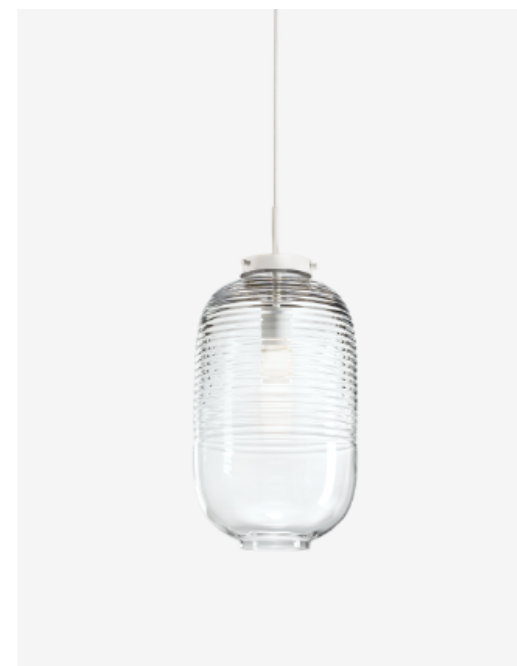

lantern
pendant
clear / white