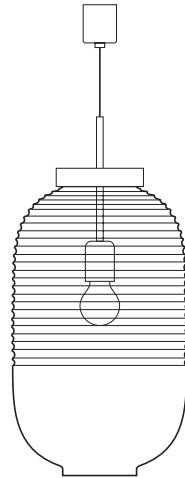

Lantern Pendants Specification

Combining an ancient shape with crystal, this lantern seems ephemeral. Almost invisible, yet strong in design, it is simultaneously traditional and contemporary.

loommo

01
Lantern Pendant
Clear / polished brass
95130/1/00000/505

Product Dimensions: 8.9"D x 19.9"H
Light source: 1x13W (E27)
Product Weight: 4 kg
Material: hand-blown crystal
Available Fitting: light patina/polished brass
Package dimension: 13.4" x 13.4" x 25"

02
Lantern Pendant
Clear / comaxit fitting
95130/1/00000/505

Product Dimensions: 8.9"D x 19.9"H
Light source: 1x13W (E27)
Product Weight: 4 kg
Material: hand-blown crystal
Available Fitting: comaxit white/black
Package dimension: 13.4" x 13.4" x 25"

03
Lantern Pendant
Smoke / polished brass
95130/1/00SMK/415

Product Dimensions: 8.9"D x 19.9"H
Light source: 1x13W (E27)
Product Weight: 4 kg
Material: hand-blown crystal
Available Fitting: light patina/polished brass
Package dimension: 13.4" x 13.4" x 25"

04
Lantern Pendant
Smoke / comaxit fitting
95130/1/00SMK/415

Product Dimensions: 8.9"D x 19.9"H
Light source: 1x13W (E27)
Product Weight: 4 kg
Material: hand-blown crystal
Available Fitting: comaxit white/black
Package dimension: 13.4" x 13.4" x 25"