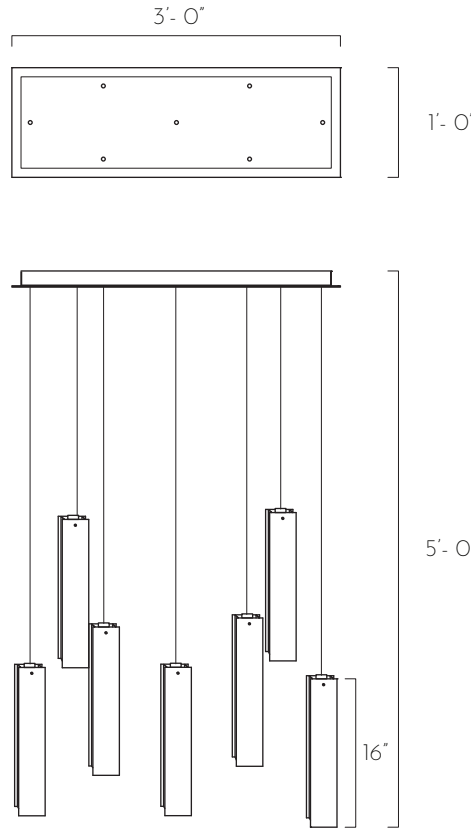

## 7 WHITE PENDANTS RECTANGULAR CHANDELIER

### TECHINCAL SPECIFICATIONS

**Designed by**  
AM Studio Team

**Category**  
Pendant Chandelier

**Canopy Finish**  
Powder coated metal in Flat White/ Sparkle Silver

**Canopy Size**  
36"L x 12"W x 1.5"H

**Pendant Colour**  
7 units of White

**Pendant Size**  
3"W x 3"D x 16"H

**Total Drop**  
5'H + 2' extra wire for adjustment

**Bulb**  
MR16 LED - 12V

**Recommended Dimming Switch**  
Lutron CTCL-153PD  
Lutron Pro

**Transformer:**  
Magnitude E60R12DC - 60W 12VDC - Dimmable - Class 2 LED Driver  
Input: 120V  
Output: 12V