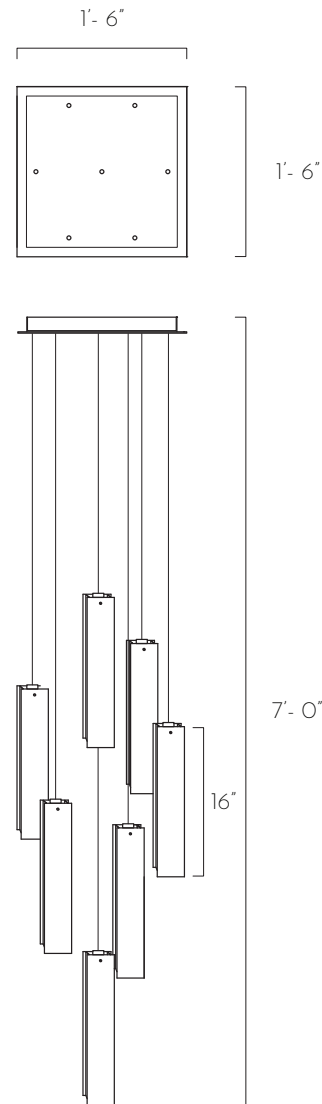

LONG DROPS

7 WHITE & BLACK PENDANTS SQUARE CHANDELIER

DESCRIPTION

A modern and sleek multi-pendant light fixture comprising of four hand-made glass leaves encasing a dimmable LED bulb. Ideal for your kitchen island, reception, dining, bar, study area or any space that requires bright LED Dimmable lighting.

TECHINCAL SPECIFICATIONS

Designed by

AM Studio Team

Category

Pendant Chandelier

Canopy Finish

Powder coated metal in Flat White/ Sparkle Silver

Canopy Size

18"L x 18"W x 1.5"H

Pendant Colour

4 units of White
3 units of Black

Pendant Size

3"W x 3"D x 16"H

Total Drop

7'H + 2' extra wire for adjustment

Bulb

13 kg

Catalogue # LD-7WB-18S

Note: Due to the nature of our handmade work, there may be slight variances in glass colour. AM Studio light fixtures are made to order, handmade and created in Toronto, Canada.