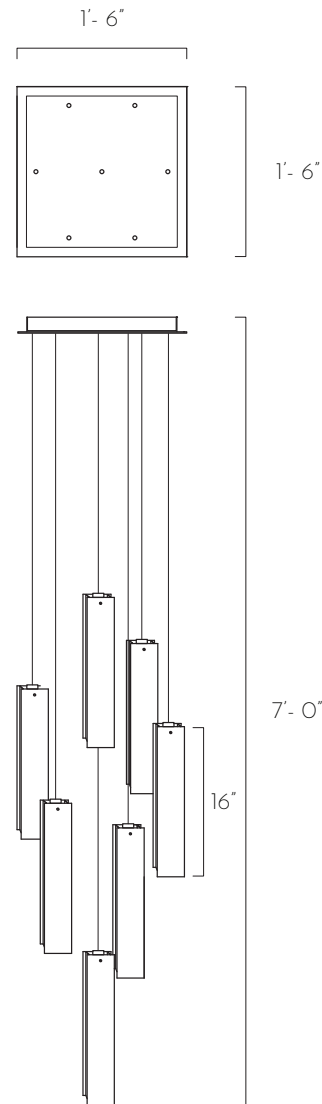

LONG DROPS

7 WHITE PENDANTS SQUARE CHANDELIER

DESCRIPTION

A modern and sleek multi-pendant light fixture comprising of four hand-made glass leaves encasing a dimmable LED bulb. Ideal for your kitchen island, reception, dining, bar, study area or any space that requires bright LED Dimmable lighting.

TECHINCAL SPECIFICATIONS

Designed by

AM Studio Team

Category

Pendant Chandelier

Canopy Finish

Powder coated metal in Flat White/ Sparkle Silver

Canopy Size

18"L x 18"W x 1.5"H

Pendant Colour

7 units of White

Pendant Size

3"W x 3"D x 16"H

Total Drop

7'H + 2' extra wire for adjustment

Bulb

Output: 12V

Electrical Outlet needed: 1

Approx. Weight

13 kg

Catalogue # LD-3W-18S

Note: Due to the nature of our handmade work, there may be slight variances in glass colour. AM Studio light fixtures are made to order, handmade and created in Toronto, Canada.