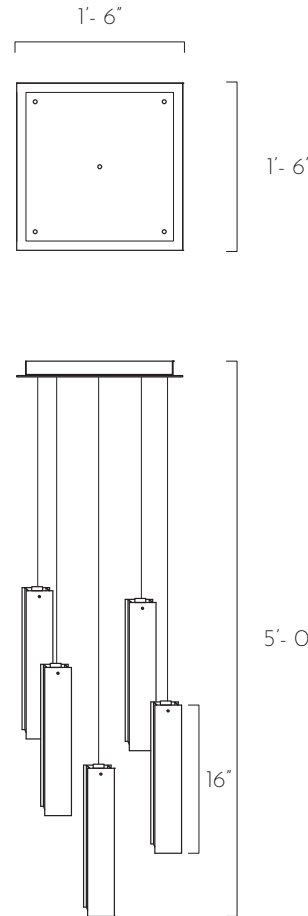

LONG DROPS

5 WHITE PENDANTS SQUARE CHANDELIER

DESCRIPTION

A modern and sleek multi-pendant light fixture comprising of four hand-made glass leaves encasing a dimmable LED bulb. Ideal for your kitchen island, reception, dining, bar, study area or any space that requires bright LED Dimmable lighting.

TECHINCAL SPECIFICATIONS

Designed by

AM Studio Team

Category

Pendant Chandelier

Canopy Finish

Powder coated metal in Flat White/ Sparkle Silver

Canopy Size

18"L x 18"W x 1.5"H

Pendant Colour

5 units of White

Pendant Size

3"W x 3"D x 16"H

Total Drop

5'H + 2' extra wire for adjustment

Bulb