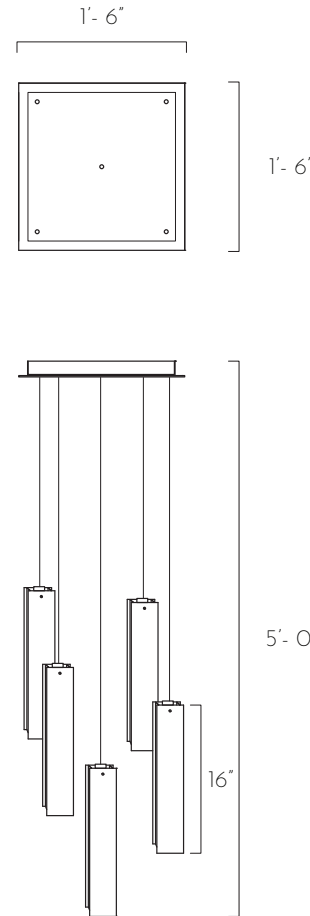

LONG DROPS

5 WHITE & AMBER PENDANTS SQUARE CHANDELIER

DESCRIPTION

A modern and sleek multi-pendant light fixture comprising of four hand-made glass leaves encasing a dimmable LED bulb. Ideal for your kitchen island, reception, dining, bar, study area or any space that requires bright LED Dimmable lighting.

TECHINCAL SPECIFICATIONS

Designed by

AM Studio Team

Category

Pendant Chandelier

Canopy Finish

Powder coated metal in Flat White/ Sparkle Silver

Canopy Size

18"L x 18"W x 1.5"H

Pendant Colour

3 units of White
2 units of Amber

Pendant Size

3"W x 3"D x 16"H

Total Drop

5'H + 2' extra wire for adjustment

Bulb

MR16 LED - 12V

Recommended Dimming Switch

Lutron CTCL-153PD
Lutron Pro

Transformer:

Magnitude E60R12DC - 60W 12VDC - Dimmable - Class
2 LED Driver
Input: 120V
Output: 12V

Electrical Outlet needed: 1

Approx. Weight

11 kg

Catalogue # LD-5WA-18S

Note: Due to the nature of our handmade work, there may be slight variances in glass colour. AM Studio light fixtures are made to order, handmade and created in Toronto, Canada.

UL Listed

CSA Certified

Made in Canada