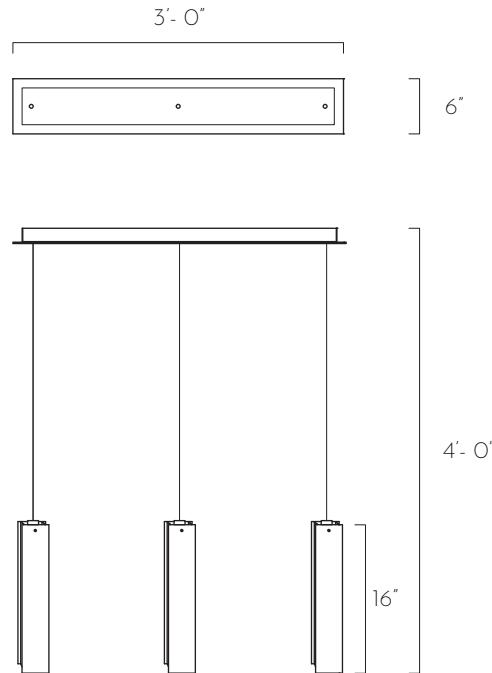

LONG DROPS

3 BLACK PENDANTS RECTANGULAR BAR

DESCRIPTION

A modern and sleek multi-pendant light fixture comprising of four hand-made glass penals vencasing a dimmable LED bulb. Ideal for your kitchen island, reception, dining, bar, study area or any space that requires bright LED Dimmable lighting.

TECHINCAL SPECIFICATIONS

Designed by

AM Studio Team

Category

Pendant Chandelier

Canopy Finish

Powder coated metal in Flat White/ Sparkle Silver

Canopy Size

36"L x 6"W x 1.5"H

Pendant Colour

3 units of Black

Pendant Size

3"W x 3"D x 16"H

Total Drop

4'H + 2' extra wire for adjustment

Bulb