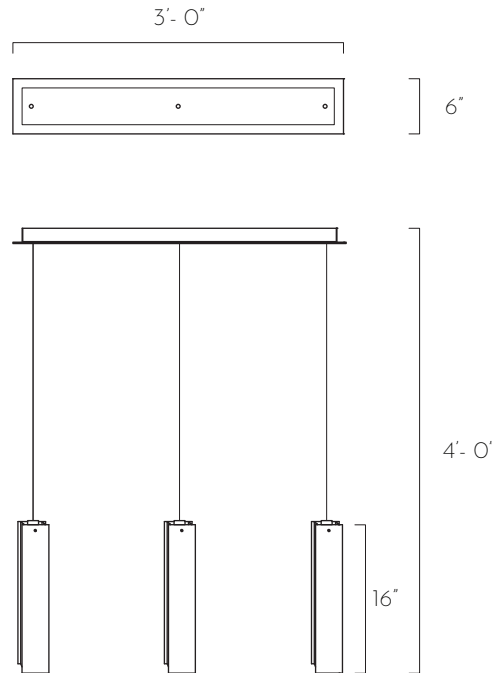

LONG DROPS

3 WHITE PENDANTS RECTANGULAR BAR

DESCRIPTION

A modern and sleek multi-pendant light fixture comprising of four hand-made glass leaves encasing a dimmable LED bulb. Ideal for your kitchen island, reception, dining, bar, study area or any space that requires bright LED Dimmable lighting.

TECHINCAL SPECIFICATIONS

Designed by

AM Studio Team

Category

Pendant Chandelier

Canopy Finish

Powder coated metal in Flat White/ Sparkle Silver

Canopy Size

36" L x 6" W x 1.5" H

Pendant Colour

3 units of White

Pendant Size

3" W x 3" D x 16" H

Total Drop

4' H + 2' extra wire for adjustment

Bulb

MR16 LED - 12V

Recommended Dimming Switch

Lutron CTCL-153PD

Lutron Pro

Transformer:

Magnitude E60R12DC - 60W 12VDC - Dimmable - Class

2 LED Driver

Input: 120V

Output: 12V

Electrical Outlet needed: 1

Approx. Weight

8 kg

Catalogue # LD-3W-36R

Note: Due to the nature of our handmade work, there may be slight variances in glass colour. AM Studio light fixtures are made to order, handmade and created in Toronto, Canada.