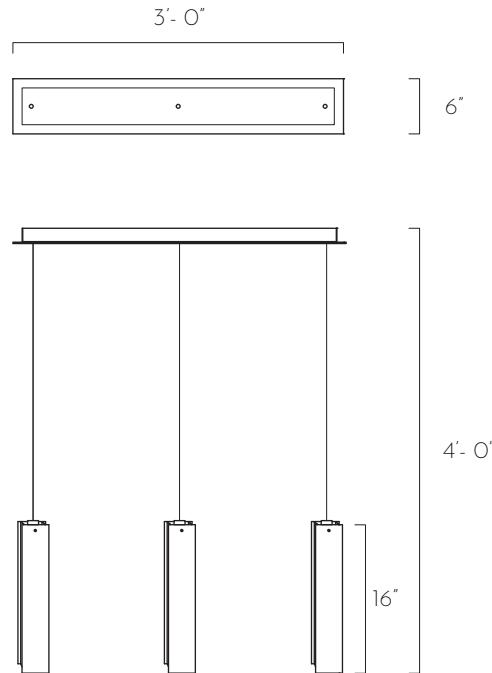

LONG DROPS

3 AMBER PENDANTS RECTANGULAR BAR

DESCRIPTION

A modern and sleek multi-pendant light fixture comprising of four hand-made glass pensils encasing a dimmable LED bulb. Ideal for your kitchen island, reception, dining, bar, study area or any space that requires bright LED Dimmable lighting.

TECHINCAL SPECIFICATIONS

Designed by

AM Studio Team

Category

Pendant Chandelier

Canopy Finish

Powder coated metal in Flat White/ Sparkle Silver

Canopy Size

36"L x 6"W x 1.5"H

Pendant Colour

3 units of Amber

Pendant Size

3"W x 3"D x 16"H

Total Drop

4'H + 2' extra wire for adjustment

Bulb

MR16 LED - 12V

Recommended Dimming Switch

Lutron CTCL-153PD

Lutron Pro

Transformer:

Magnitude E60R12DC - 60W 12VDC - Dimmable - Class

2 LED Driver

Input: 120V

Output: 12V

Electrical Outlet needed: 1

Approx. Weight

8 kg

Catalogue # LD-3A-36R

Note: Due to the nature of our handmade work, there may be slight variances in glass colour. AM Studio light fixtures are made to order, handmade and created in Toronto, Canada.