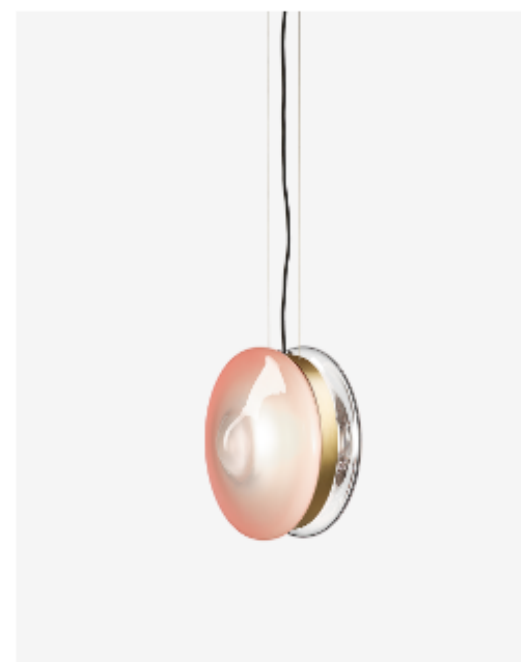

orbital
pendant
venus pink / patina brass