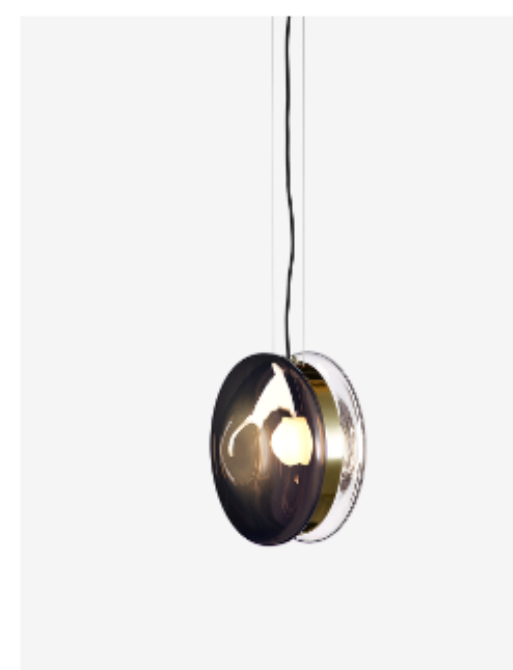

orbital
pendant
mercury black / polished brass