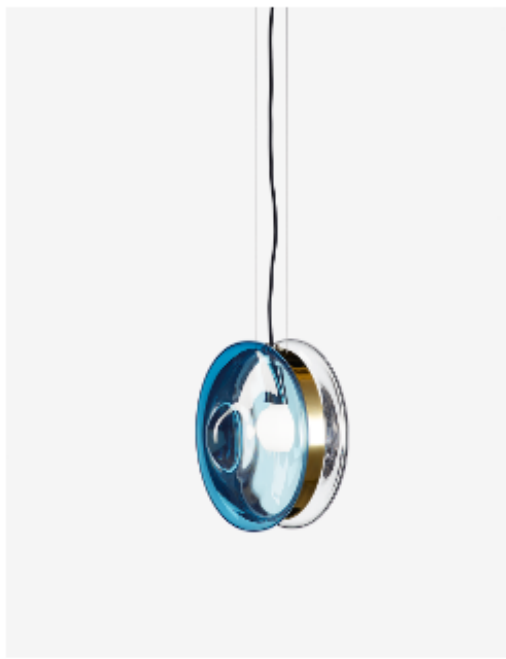

orbital
pendant
pluto green / polished brass