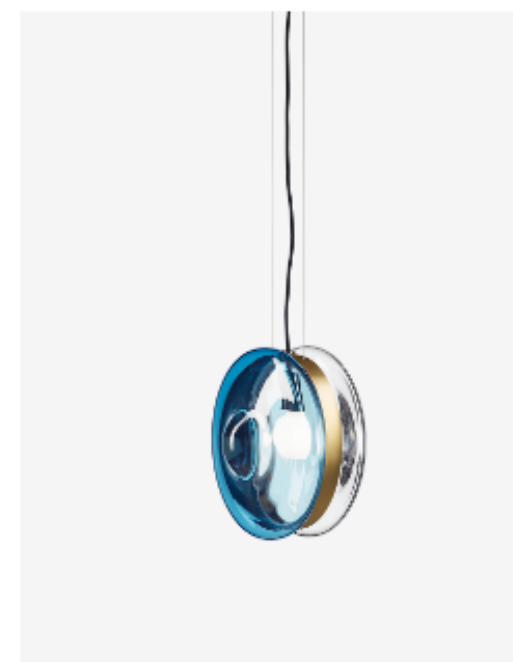

orbital
pendant
pluto green / patina brass