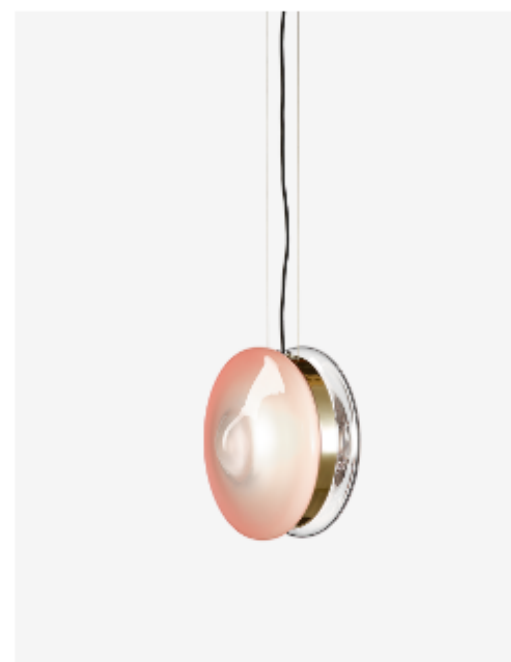

orbital
pendant
venus pink / polished brass