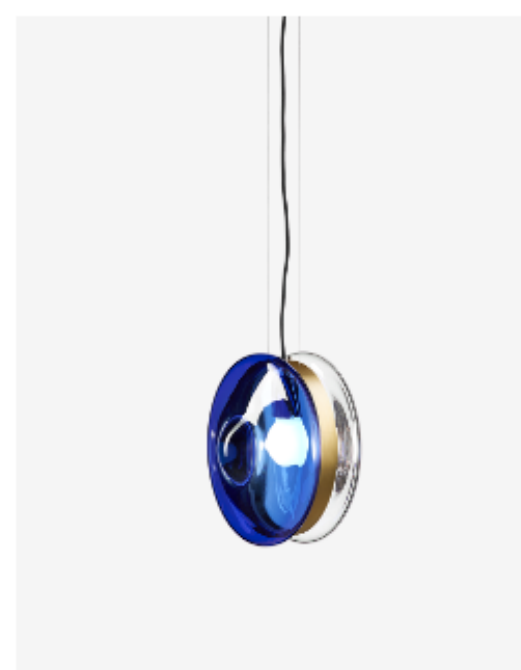

orbital
pendant
neptune blue / patina brass