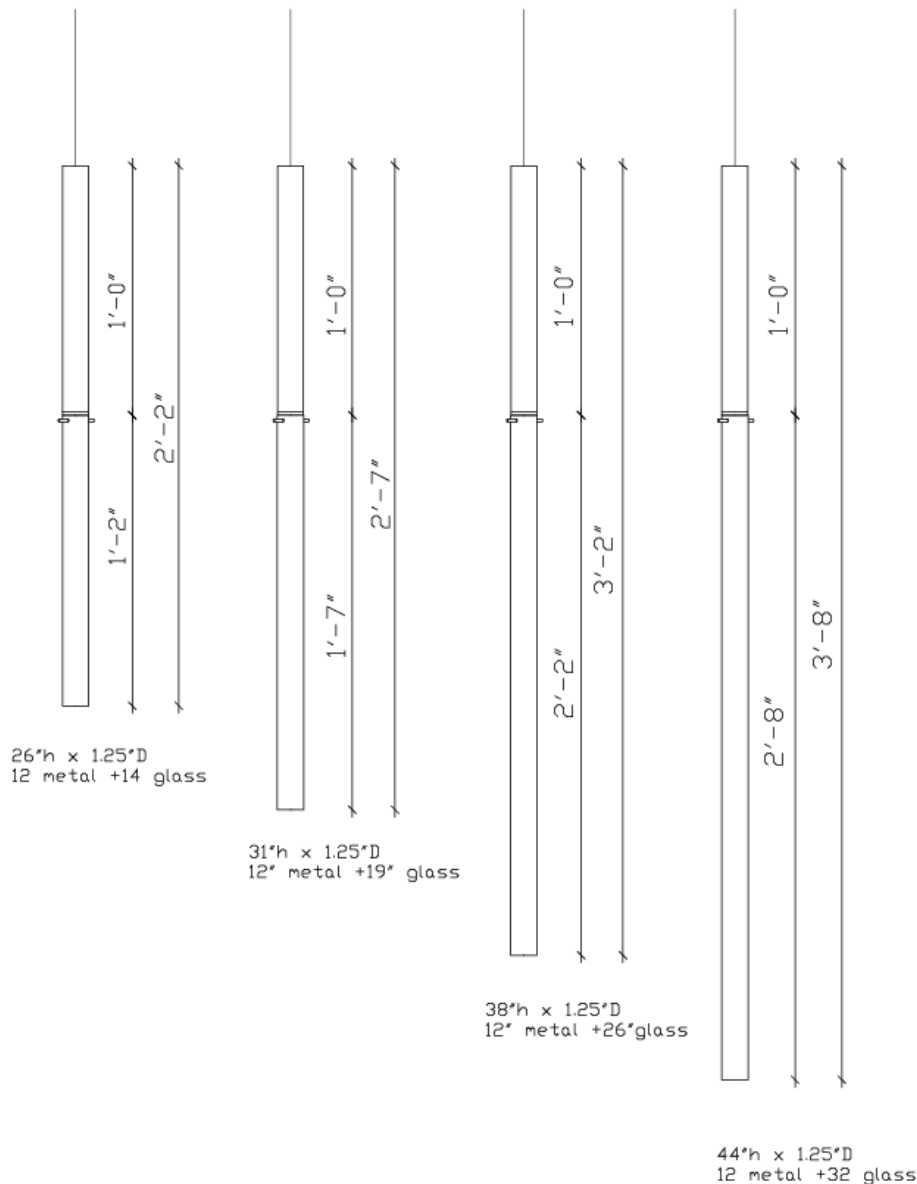

DESCRIPTION

An elegant and sophisticated fixture that creates streaks of light, evocative of glowing raindrops. The many tubes are made of metal (12" x 1.5"D) tubes (custom colour) attached with frosted-glass tubes of various lengths. The modern, sleek Glass Flashlights stagger down from a custom ceiling base to illuminate your space – custom for high/low ceilings.

TECHNICAL SPECS

- Powder coated metal ceiling plate houses the transformers (size and color are custom)
- Metal powder coated tubes (12" long)- finish is custom (fixture in image has a flat black finish) with frosted-glass tubes
- Minimum 5 units
- LED Star bulbs 2W dimmable
- Pendant Size Options: 26"H (12" metal + 14" glass), 31"H (12" metal + 19" glass), 38"H (12" metal + 26" glass), 44" (12" metal + 32" glass)
- Including 7' wire
- All our products are ESA approved

CUSTOM LIGHTING & GLASS

PRICING

- For pricing please contact/call AM Studio – 416-783-4100

Technical Drawing

TERMS

- Lead time 8-10 weeks
- 50% deposit required when placing the order
- Balance is due on completion of order
- Order cannot be cancelled and deposit is non refundable
- Prices do not include shipping costs or installation