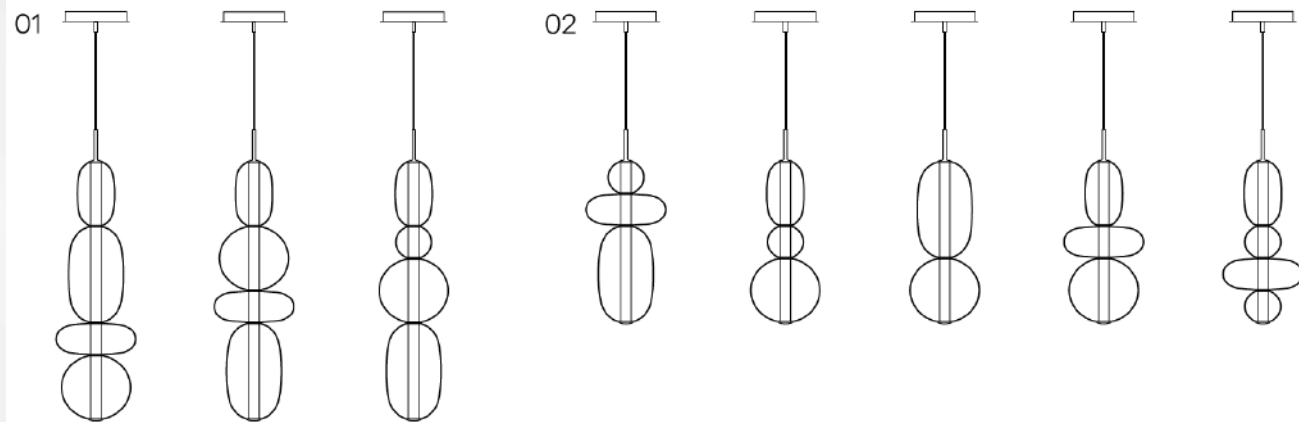

Pebbles Specification

loomma

Pebbles

Keepsakes of treasured memories. Smooth pebbles from summer beach, or as a reminder of someone special. Their diverse shapes and colors inspired this lighting collection that lets you to create distinctive combinations. String the hand-blown glass elements just like colorful beads, connected by their interior light source.

Design by Boris Klimek

01 Pendant Large

Product Dimensions: 12"D x 46.5"H
Material: hand-blown crystal
Available Fitting: Black anodized aluminium
Bulbs: Dimmable with Triac, Dali, 1-10V,
Touch dim 25W

02 Pendant Small

Product Dimensions: 12"D x 31"H
Material: hand-blown crystal
Available Fitting: Black anodized aluminium
Bulbs: Dimmable with Triac, Dali, 1-10V,
Touch dim 18W

Glass Options:
-Black
-light grey
-white
-green
-red

The glass parts of Pebbles are mouth-blown thus the intensity of color and gradient may slightly vary.