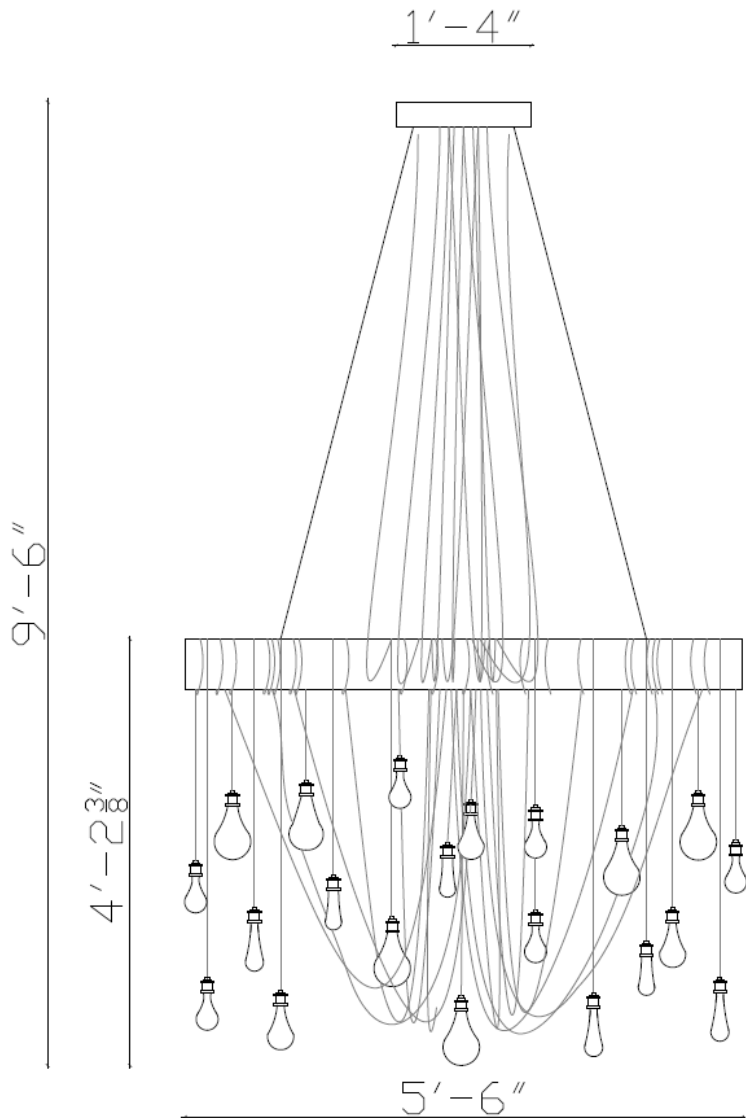

## TECHNICAL SPECS

---

- Powder coated metal ceiling base (size and color are custom)
- One electrical box needed
- Fixture measures 66”D x 114”H (custom)
- Ring Finish – Dark Gun Metal (other options available)
- Dimmable LED Edison Style Bulbs in various shapes and sizes - 2700K , electrical cords- Cloth wires – wires color -custom.
- All our products are ESA approved

## PRICING

---

As shown in image above –  
66”D Alba Ring Chandelier dropping down by 4 aircraft wires from a round ceiling base (size 16”D/5”H)  
with a total drop of 9.5’ and 60 LED bulbs in different shapes and sizes.  
Pricing - Please contact AM Studio

## Technical Drawing

---