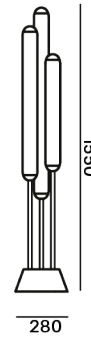

TECH. DESCRIPTION

Puro Floor comprises a robust metal base for stability, LED light sources, and glass tubes of opal or grey glass. The light is fitted with a 3P power cord.

CERTIFICATES

Product ID: PC1252

Puro Floor

18 kg
Glass, metal
2,000 mm
Floor
Indoor

Product ID: PC1253

Puro Floor

18 kg
Glass, metal
2,000 mm
Floor
Indoor

CONSTRUCTION SPECIFICATIONS

Weight:
Construction material:
Cord Length:
Mounting:
Environment: