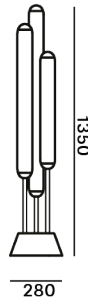

TECH. DESCRIPTION

Puro Floor comprises a robust metal base for stability, LED light sources, and glass tubes of opal or grey glass. The light is fitted with a 3P power cord.

CERTIFICATES

Product ID: PC1252

Puro Floor

18 kg
Glass, metal
2,000 mm
Floor
Indoor

Product ID: PC1253

Puro Floor

18 kg
Glass, metal
2,000 mm
Floor
Indoor

CONSTRUCTION SPECIFICATIONS

Weight:
Construction material:
Cord Length:
Mounting:
Environment: