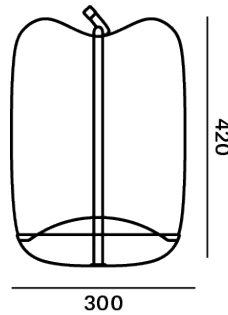

DATASHEET

Name:
Type:
Designed by:

KNOT BATTERY
Floor/Table Lamp
Chiaramonte Marin

DESCRIPTION

KNOT is a collection of stately lights that appose two dramatically dissimilar materials. The design combines coarse natural fibre with smooth, transparent handblown glass to arouse a contrast as striking as it is dignified

TECH. DESCRIPTION

Knot Battery is a portable battery-powered light offering approximately 4.5 hours of operation at full brightness. The LED module is integrated into the metal base of the light. The light is equipped with a magnetic connector Magconn for charging via USB. On, off, and brightness settings are controlled by means of a touch dimmer in the base. The outer rope is treated with a special penetrant to protect it against atmospheric influences. The light comes with its own USB charging cable.

CERTIFICATES

Product ID: PC1249

Knot Cilindro Table Battery

7 kg
Glass, metal, linen rope
-
Table
Outdoor

Product ID: PC1250

Knot Small Cilindro Table Battery

-
Glass, metal, linen rope
-
Table
Outdoor

CONSTRUCTION SPECIFICATIONS

5 V, 1.4A max
Magconn M10PC-RXC2M
6.5 hod.
+/- 4.5 hod
4 W LED
44
-
LED module
A+, A - LED
3

5 V, 1.4A max
Magconn M10PC-RXC2M
6.5 hod.
+/- 4.5 hod
4 W LED
44
-
LED module
A+, A - LED
3

DATASHEET

Name:
Type:
Designed by: