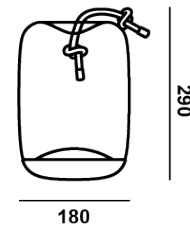

TECH. DESCRIPTION

Knot Battery is a portable battery-powered light offering approximately 4.5 hours of operation at full brightness. The LED module is integrated into the metal base of the light. The light is equipped with a magnetic connector Magconn for charging via USB. On, off, and brightness settings are controlled by means of a touch dimmer in the base. The outer rope is treated with a special penetrant to protect it against atmospheric influences. The light comes with its own USB charging cable.

CERTIFICATES

Product ID: PC1249

Knot Cilindro Table Battery

7 kg
Glass, metal, linen rope
-
Table
Outdoor

Product ID: PC1250

Knot Small Cilindro Table Battery

-
Glass, metal, linen rope
-
Table
Outdoor

CONSTRUCTION SPECIFICATIONS