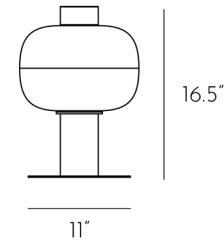

TECH. DESCRIPTION

The light comprises a metal body, base bracket, glass shade, and diffuser. All metal components are crafted from stainless steel. The indoor light features special connectors developed by Brokis.

CERTIFICATES

Product ID: PC1165

Product ID: PC1164

CONSTRUCTION SPECIFICATIONS

Weight: 15.5 kg
Construction material: Glass, metal
Cord Length: 2,400 mm
Mounting: Floor
Environment: Indoor

6 kg
Glass, metal
2,400 mm
Table
Indoor