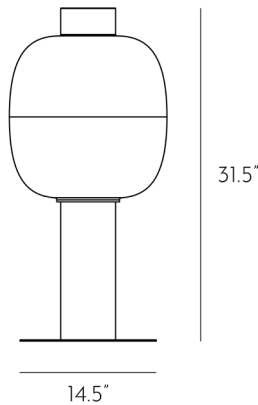

TECH. DESCRIPTION

The light comprises a metal body, base bracket, glass shade, and diffuser. All metal components are crafted from stainless steel. The indoor light features special connectors developed by Brokis.

CERTIFICATES

Product ID: PC1165

Product ID: PC1164

CONSTRUCTION SPECIFICATIONS

Weight: 15.5 kg
Construction material: Glass, metal
Cord Length: 2,400 mm
Mounting: Floor
Environment: Indoor

6 kg
Glass, metal
2,400 mm
Table
Indoor