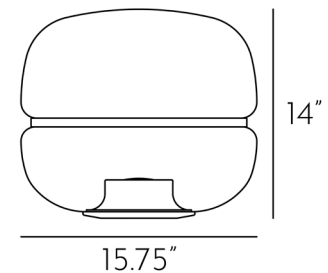

TECH. DESCRIPTION

The light consists of a stone base with lead cable and GX53 light source socket, bottom glass dome, central stone plate, and top glass dome.

CERTIFICATES

Product ID: PC1038

Product ID: PC1039

CONSTRUCTION SPECIFICATIONS

Weight: 6 kg
Construction material: Glass, metal, stone
Cord Length: 2,290 mm
Mounting: Table
Environment: Indoor

Weight: 13 kg
Construction material: Glass, metal, stone
Cord Length: 2,270 mm
Mounting: Table
Environment: Indoor

Product ID: PC1040

CONSTRUCTION SPECIFICATIONS

Weight:	28 kg
Construction material:	Glass, metal, stone
Cord Length:	2,220 mm
Mounting:	Table
Environment:	Indoor

ELECTRICAL SPECIFICATIONS

Input voltage [V]:	230 V
Frequency [Hz]:	50-60 Hz
Max. power [W]:	10 W LED
Coverage IP:	20
Socket:	GX53
Light source:	-
Energy class:	A+ to B depending on light source