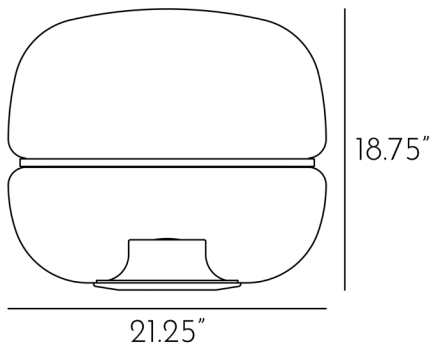

TECH. DESCRIPTION

The light consists of a stone base with lead cable and GX53 light source socket, bottom glass dome, central stone plate, and top glass dome.

CERTIFICATES

Product ID: PC1038

Product ID: PC1039

CONSTRUCTION SPECIFICATIONS

Weight: 6 kg
Construction material: Glass, metal, stone
Cord Length: 2,290 mm
Mounting: Table
Environment: Indoor

Weight: 13 kg
Construction material: Glass, metal, stone
Cord Length: 2,270 mm
Mounting: Table
Environment: Indoor

Product ID: PC1040

CONSTRUCTION SPECIFICATIONS

Weight:	28 kg
Construction material:	Glass, metal, stone
Cord Length:	2,220 mm
Mounting:	Table
Environment:	Indoor

ELECTRICAL SPECIFICATIONS

Input voltage [V]:	230 V
Frequency [Hz]:	50-60 Hz
Max. power [W]:	10 W LED
Coverage IP:	20
Socket:	GX53
Light source:	-
Energy class:	A+ to B depending on light source