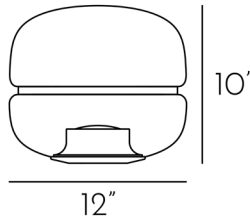

TECH. DESCRIPTION

The light consists of a stone base with lead cable and GX53 light source socket, bottom glass dome, central stone plate, and top glass dome.

CERTIFICATES

Product ID: PC1038

Product ID: PC1039

CONSTRUCTION SPECIFICATIONS

Weight: 6 kg
Construction material: Glass, metal, stone
Cord Length: 2,290 mm
Mounting: Table
Environment: Indoor

Weight: 13 kg
Construction material: Glass, metal, stone
Cord Length: 2,270 mm
Mounting: Table
Environment: Indoor

Product ID: PC1040

CONSTRUCTION SPECIFICATIONS

Weight:	28 kg
Construction material:	Glass, metal, stone
Cord Length:	2,220 mm
Mounting:	Table
Environment:	Indoor

ELECTRICAL SPECIFICATIONS

Input voltage [V]:	230 V
Frequency [Hz]:	50-60 Hz
Max. power [W]:	10 W LED
Coverage IP:	20
Socket:	GX53
Light source:	-
Energy class:	A+ to B depending on light source